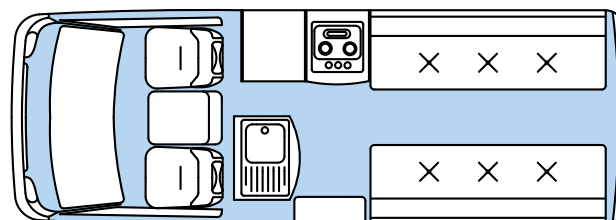

PRV

PRV (Front Bed)

Exterior Height: (Down)	2060 mm
Exterior Height: (Up)	2800 mm
Exterior Length:	4695 mm
Exterior Width:	1695 mm

PRV (Rear Bed)

Exterior Height: (Down)	2060 mm
Exterior Height: (Up)	2800 mm
Exterior Length:	4695 mm
Exterior Width:	1695 mm