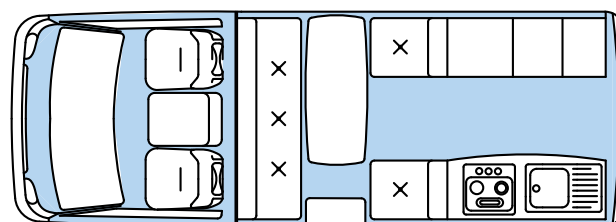

PRV

PRV (Front Bed)

Exterior Height: (Down)	2060 mm
Exterior Height: (Up)	2800 mm
Exterior Length:	4695 mm
Exterior Width:	1695 mm

PRV (Rear Bed)

Exterior Height: (Down)	2060 mm
Exterior Height: (Up)	2800 mm
Exterior Length:	4695 mm
Exterior Width:	1695 mm

These measurements are approximate and may change with chassis choice.

PRV

INTERIOR	
Upholstery	Cloth (Leather Opt)
Cabin Seat Finish	Inserted to match rear Opt
Fridge	60 ltr 3-Way
Stove - LPG	2 burner
Grill	Std
Oven	Opt
Microwave	Silver
Fridge Door Finish	Timber
Ceiling Lights	Std
Reading Lights	Std
LCD TV/DVD combination	Opt
Converter/Charger	30 Amp
Battery VSR	Std
Full sun block shading around cab windows	Std
Flick mixer taps	Std
Stainless steel sink	Std
Stainless steel rangehood	Std
HWS with External Shower	Opt
Wall panels upholstered	Std
Seat belts in rear	Opt
Roof bed	Opt
Porter Pottie	Std