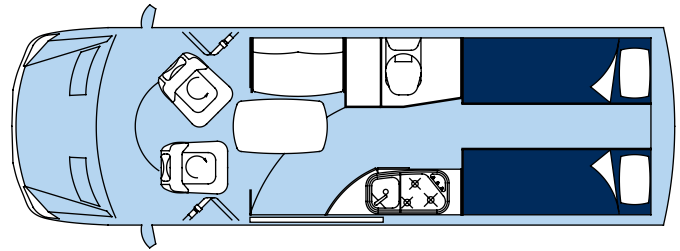

## Vista (A)

Exterior Height:	2850 mm
Exterior Length:	6363 mm
Exterior Width:	2050 mm

## Vista (B)

Exterior Height:	2850 mm
Exterior Length:	6363 mm
Exterior Width:	2050 mm

NB. Bed can be fixed or lounges that convert to a rear bed

## Vista (C)

Exterior Height:	2850 mm
Exterior Length:	6363 mm
Exterior Width:	2050 mm

Separate toilet / shower

## Vista (D)

Exterior Height:	2850 mm
Exterior Length:	6363 mm
Exterior Width:	2050 mm

Separate toilet / shower

Measurements include Air Conditioner. These measurements are approximates and may change with chassis choice.