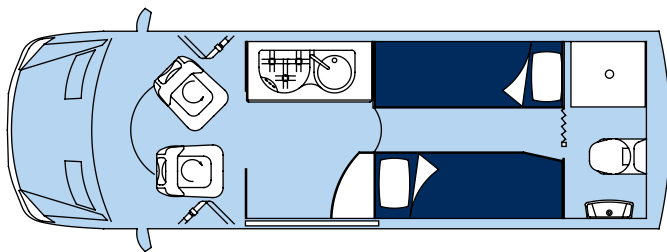

## Vista (A)

Exterior Height:	2850 mm
Exterior Length:	6363 mm
Exterior Width:	2050 mm

## Vista (B)

Exterior Height:	2850 mm
Exterior Length:	6363 mm
Exterior Width:	2050 mm

NB. Bed can be fixed or lounges that convert to a rear bed

## Vista (C)

Exterior Height:	2850 mm
Exterior Length:	6363 mm
Exterior Width:	2050 mm

Separate toilet / shower

## Vista (D)

Exterior Height:	2850 mm
Exterior Length:	6363 mm
Exterior Width:	2050 mm

Separate toilet / shower

Measurements include Air Conditioner. These measurements are approximates and may change with chassis choice.