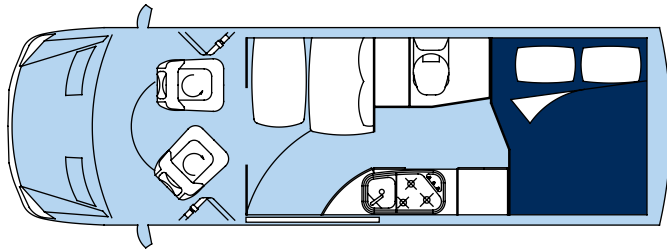

## Vista (A)

Exterior Height:	2850 mm
Exterior Length:	6363 mm
Exterior Width:	2050 mm

## Vista (B)

Exterior Height:	2850 mm
Exterior Length:	6363 mm
Exterior Width:	2050 mm

NB. Bed can be fixed or lounges that convert to a rear bed

## Vista (C)

Exterior Height:	2850 mm
Exterior Length:	6363 mm
Exterior Width:	2050 mm

Separate toilet / shower

## Vista (D)

Exterior Height:	2850 mm
Exterior Length:	6363 mm
Exterior Width:	2050 mm

Separate toilet / shower

Measurements include Air Conditioner. These measurements are approximates and may change with chassis choice.