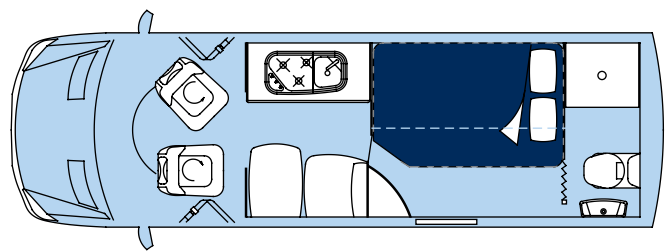

## Vista (B)

Exterior Height:	2850 mm
Exterior Length:	6363 mm
Exterior Width:	2050 mm

NB. Bed can be fixed or lounges that convert to a rear bed

## Vista (C)

Exterior Height:	2850 mm
Exterior Length:	6363 mm
Exterior Width:	2050 mm

Separate toilet / shower

## Vista (D)

Exterior Height:	2850 mm
Exterior Length:	6363 mm
Exterior Width:	2050 mm

Separate toilet / shower

Measurements include Air Conditioner. These measurements are approximates and may change with chassis choice.

## VISTA

INTERIOR	
Full walk through cabin	Std
Upholstery	Cloth (Leather opt)
Cabin Seat Finish	Inserted to match rear
Drivers Swivel Seat	Std
Passenger Swivel Seat	Std
Fridge	90 ltr 3-Way
Stove	3 burner
Oven & Grill	Opt
Microwave	Silver
Splashback in kitchen	Std
Fridge Door Finish	Timber
Ceiling Lights	Std
Reading Lights	Std
CD Player with internal speakers	Opt
External Speakers	Opt
LCD TV/DVD combination	15 inch
Surround Sound entertainment unit	Opt
Converter/Charger	30 Amp
Battery VSR	Std
Full sun block shading around cab windows	Std
Innerspring mattress	Std (some modles)
Toilet	Cassette
Diesel heater	Opt
Air Conditioner (reverse cycle)	Std
Flick mixer taps	Std
Large stainless steel sink	Std
Stainless steel rangehood	Std